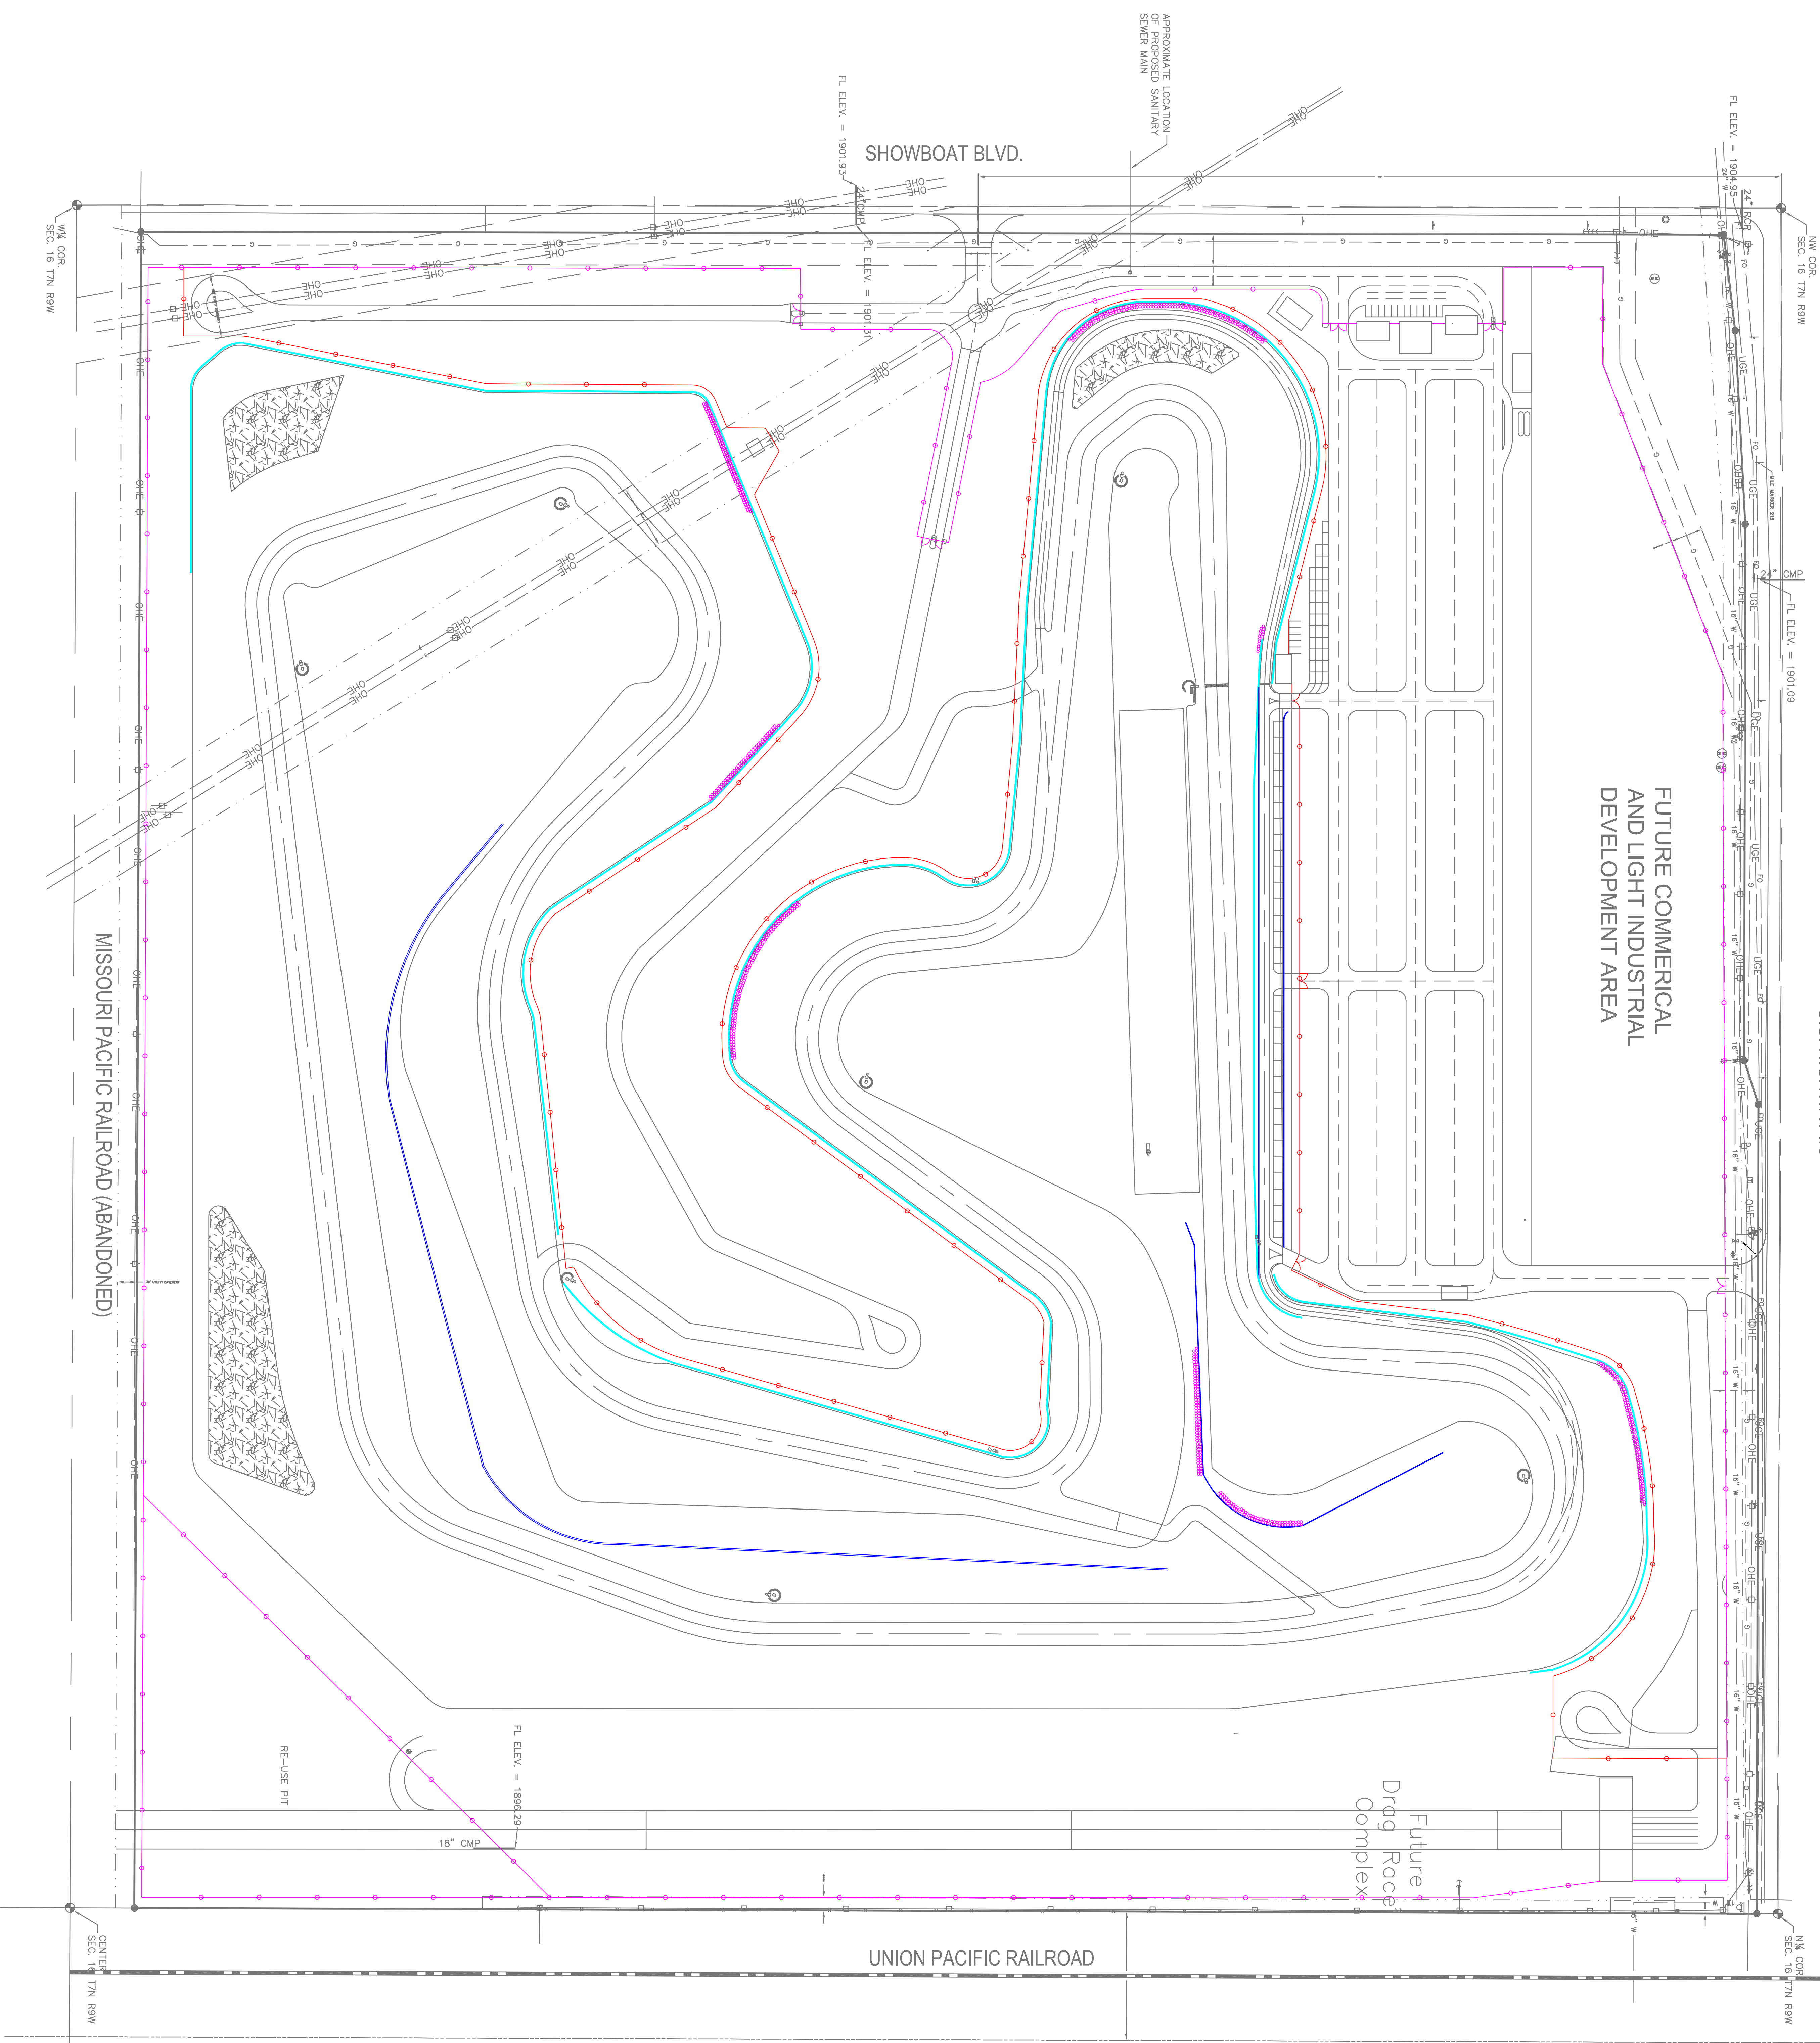

MOTORSPORT PARK HASTINGS
FENCE & GUARDRAIL PLAN

U.S. HIGHWAY #6

FUTURE COMMERCIAL
AND LIGHT INDUSTRIAL
DEVELOPMENT AREA

Future
Drag Race
Complex

UNION PACIFIC RAILROAD

SHOWBOAT BLVD.

MISSOURI PACIFIC RAILROAD (ABANDONED)

LEGEND

- GUARDRAIL - 3 ROW
- GUARDRAIL - 2 ROW
- FENCE - 4 FT
- FENCE - 8 FT

SUMMARY OF QUANTITIES

ITEM	QUANTITY	UNIT
2800' GUARDRAIL	4,780	LF
3800' GUARDRAIL	8,812	LF
4' CHAINLINK FENCE	8,014	LF
4 1/4' CHAINLINK FENCE	6	EA
6' CHAINLINK FENCE	11,684	LF
8' CHAINLINK FENCE	10	EA